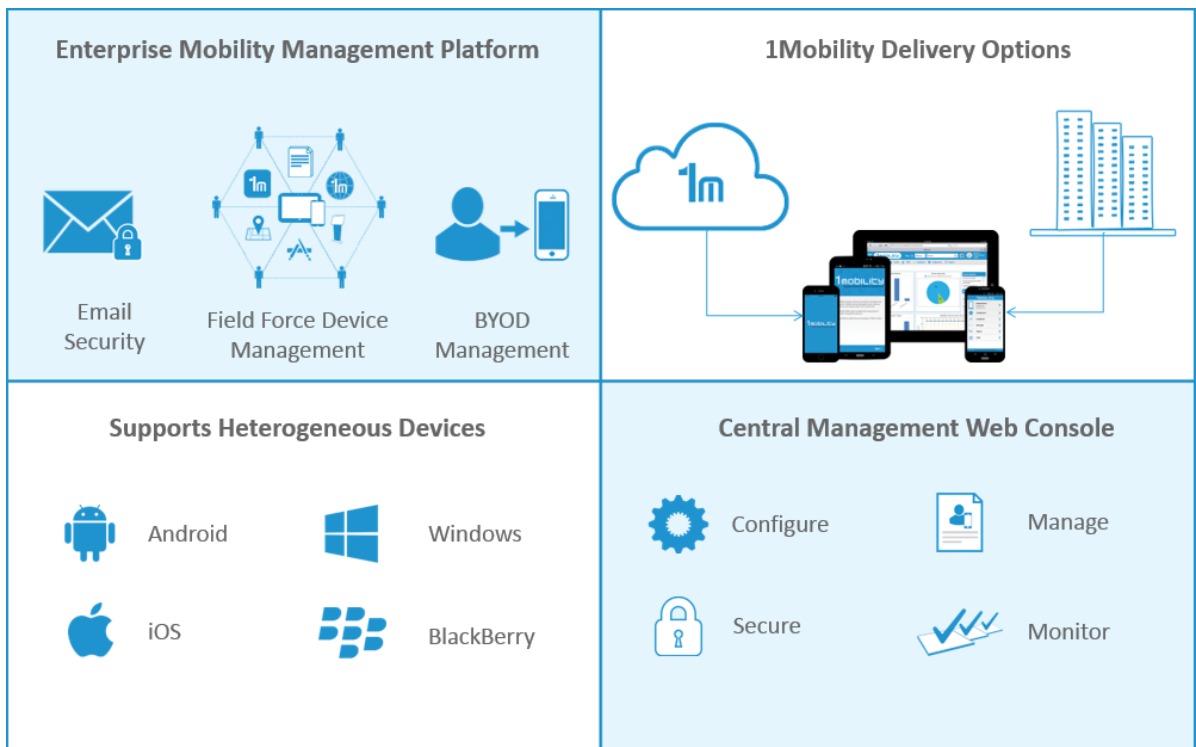

1Mobility has a team of dedicated and talented professionals with over 8 years of innovative software development believes that “today, Enterprise Mobility though not mandatory, is a fact of business life for various obvious reasons like increased productivity, cost savings, competitive advantage and better customer engagement.”

Having serviced industries like Banking, Financial Services, Insurance, Technology, Education, Pharmaceutical, Communication & Media and Government and initial focus on the emerging markets, 1Mobility provides affordable solutions either cloud based or privately installed, enabling over-the-air distribution of mobile applications, configuration settings and security policies to corporate owned or employee owned (BYOD) devices through a central web console. No matter what type of organization it is, 1Mobility has affordable solutions and services for all, be it initial, advanced or matured enterprise mobility.

1Mobility offers following solutions

- Enterprise Mobility Management (EMM) through consulting, development and managed services
- Data Loss Prevention (DLP) of Mobile Data
- Compliance enforcement and monitoring
- Containerization
- BYOD Management

For further information, please visit the 1Mobility website at <http://www.1Mobility.com>